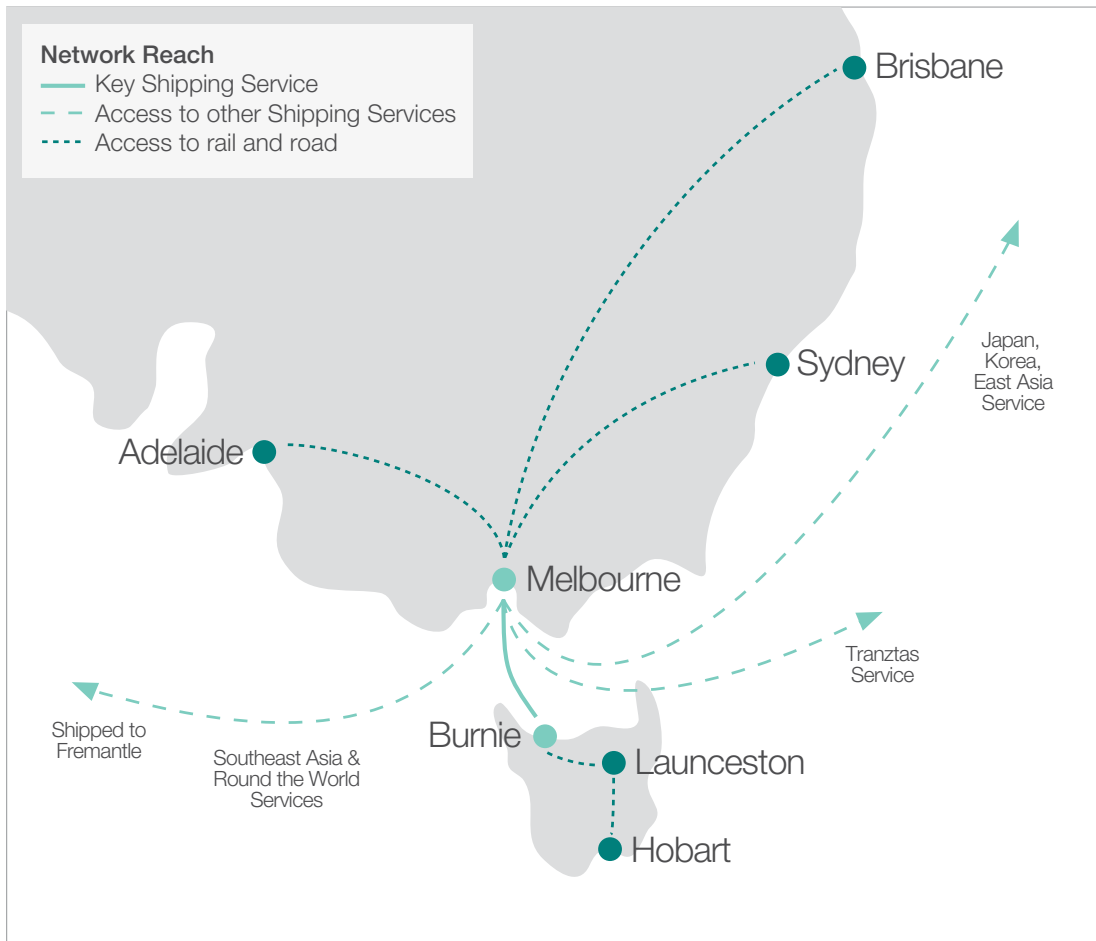

network map

Toll's key service between Melbourne, VIC and Burnie, TAS as operated by Toll Shipping.

access to other services

Access to other shipping services from Melbourne to:

- Fremantle
- Southeast Asia
- Japan, Korea and East Asia
- Round the World
- Tranztas

Access to road and rail services from Melbourne to:

- Sydney, Adelaide and Brisbane
- Regional Australia

contact us

Speak to Toll Shipping for more information on this service.

www.tollgroup.com/tollshipping
toll.shipping@tollgroup.com